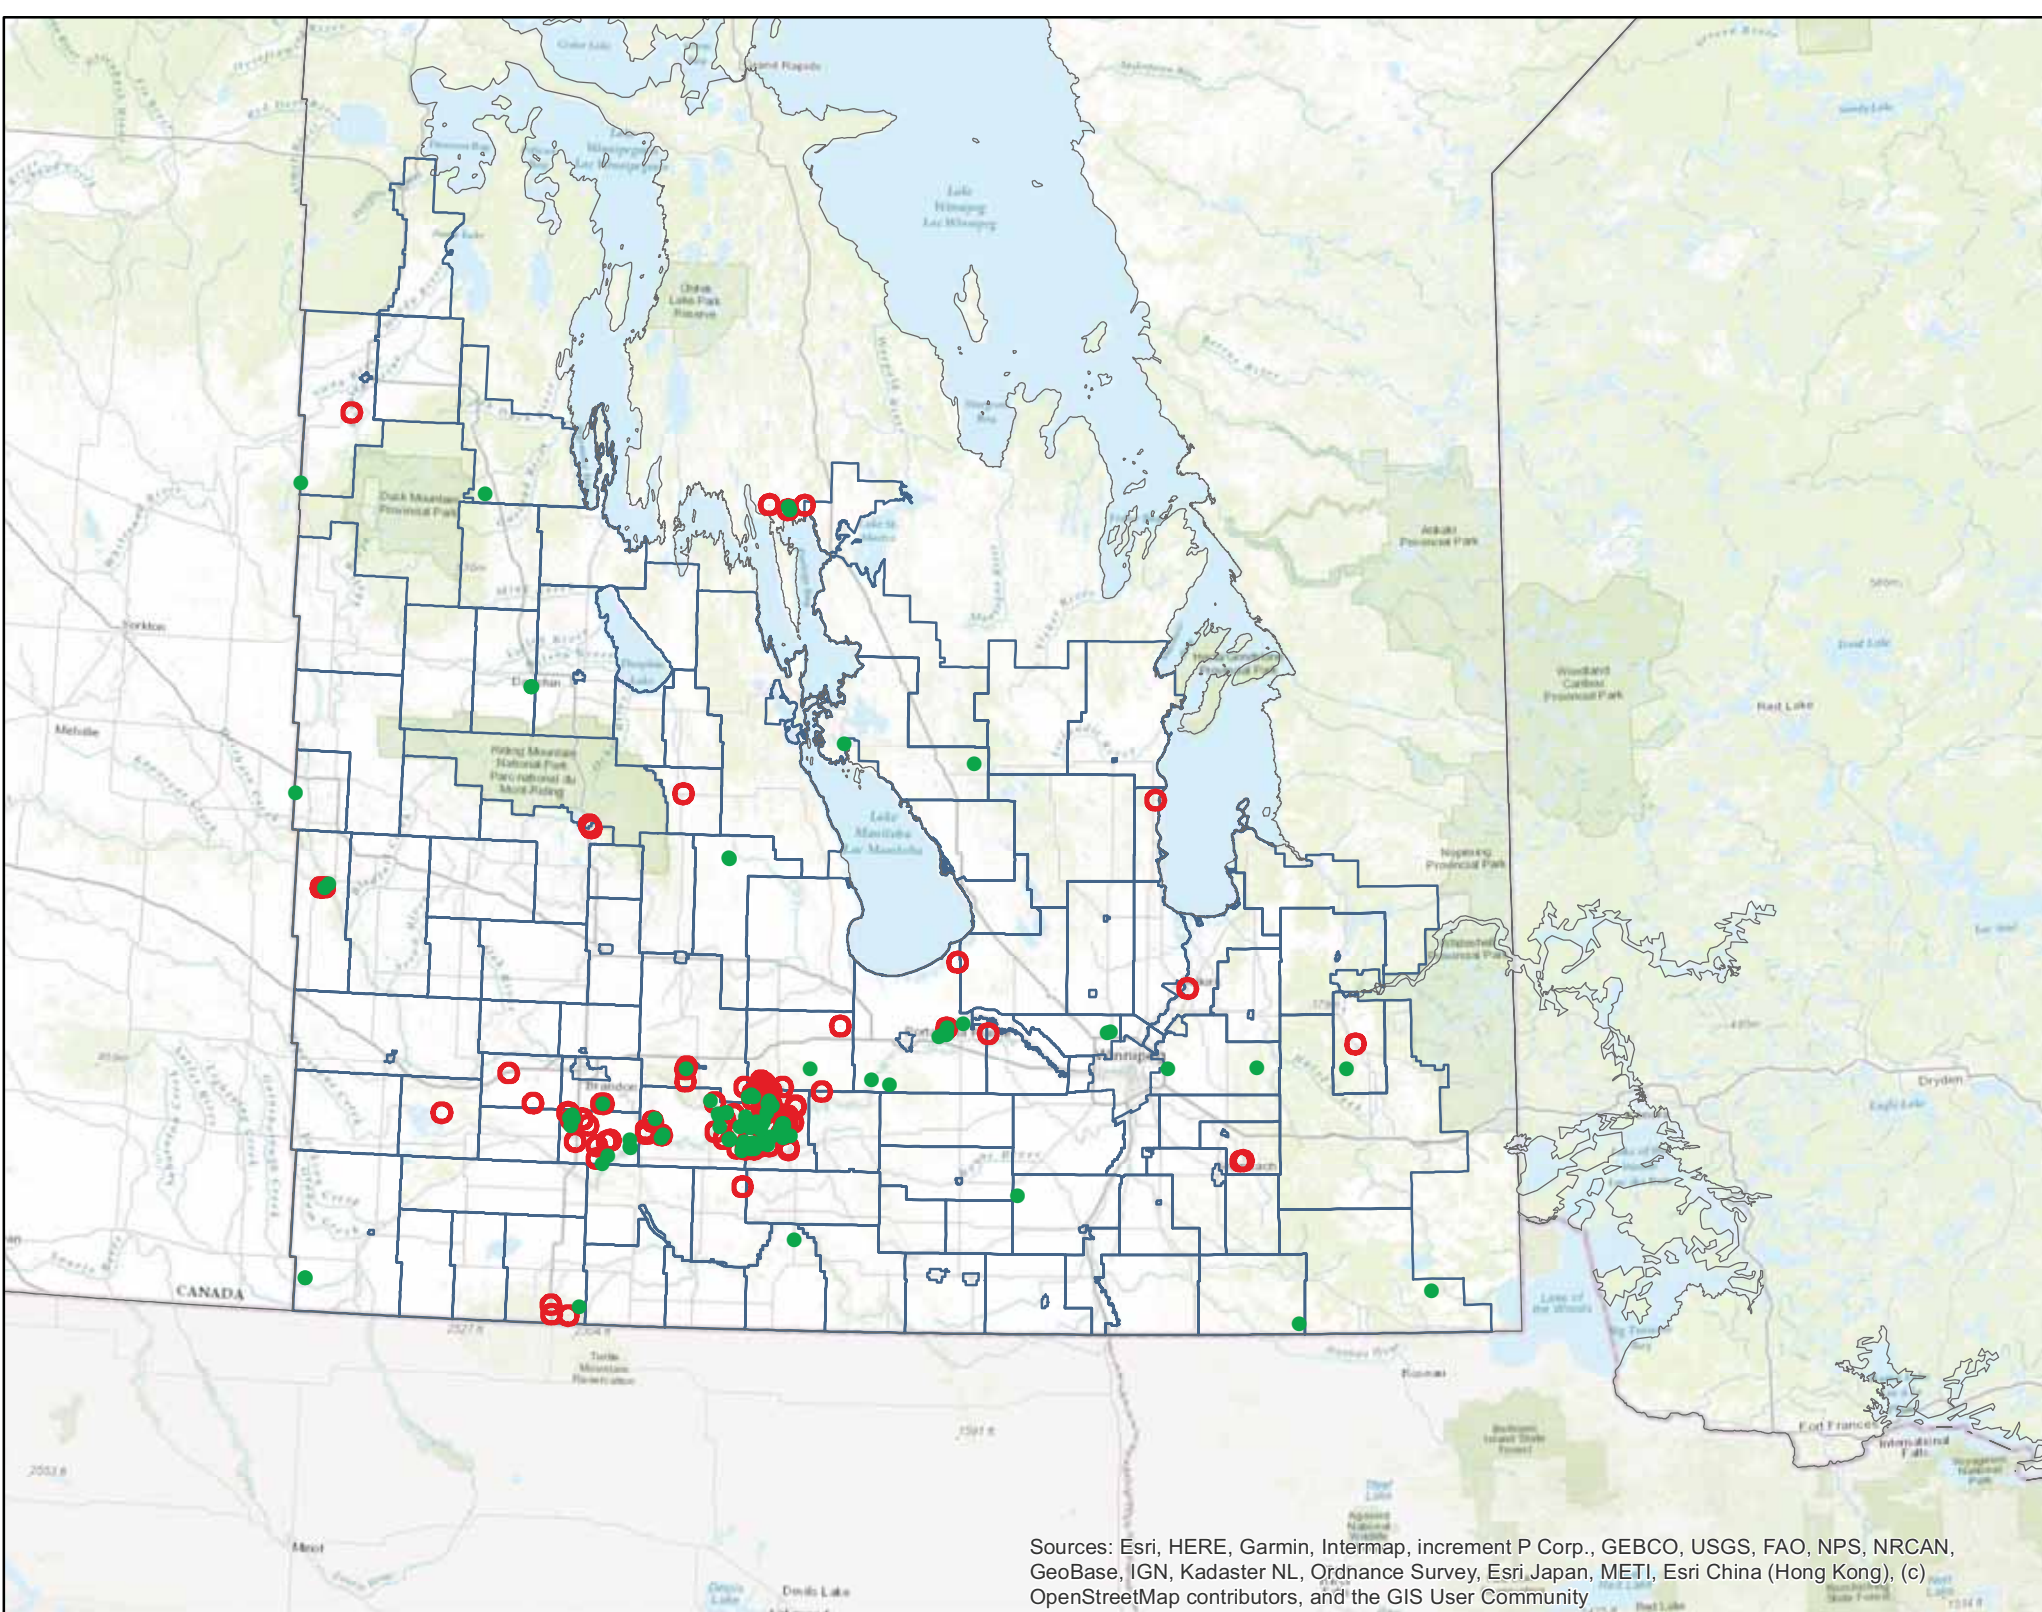

Sightings Last 15 Months Third Quarter 2023

September 20, 2023

Legend

-  Sightings Reported 12-15 Months Ago
-  Sightings within the Last 12 Months
-  Municipal Boundary

Sources: Esri, HERE, Garmin, Intermap, increment P Corp., GEBCO, USGS, FAO, NPS, NRCAN, GeoBase, IGN, Kadaster NL, Ordnance Survey, Esri Japan, METI, Esri China (Hong Kong), (c) OpenStreetMap contributors, and the GIS User Community